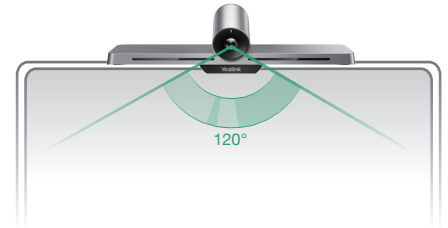

### Video Collaboration Bar

For huddle and small room

Plug-and-play  
Setup

Intuitive Teams  
Interface

Life-like Video  
Quality

Immersive Audio  
Experience

Yealink VC210 Teams Edition, an affordable video collaboration bar designed for huddle and small room.

With Microsoft Teams built right in, the device provides a simple and smooth Teams meeting experience with the premium video and voice quality, either working with a touch or normal display.

**Meeting is That Simple** Perfect for various layout of small spaces, the compact VC210 comes with features you need highly integrated. The lightweight bar is able to mount either on the wall, top of display, or on a flat surface. Simply plug in the cables, you are ready for a meeting with intuitive Teams interface that you already knew and like.

**Capture All Details** The ultra HD 4K camera features auto framing with 120° field-of-view, ensuring that every participant can be clearly captured during the meeting, even those sit closest to the camera. The life-like meeting experience greatly enhances small-space meeting collaborations.