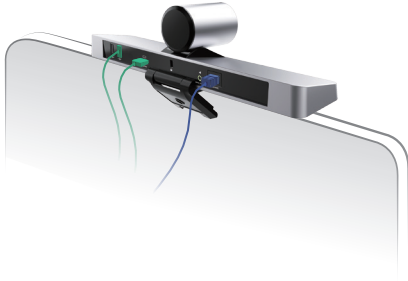

### Video Collaboration Bar

For huddle and small room

Plug-and-play  
Setup

Intuitive Teams  
Interface

Life-like Video  
Quality

Immersive Audio  
Experience

Yealink VC210 Teams Edition, an affordable video collaboration bar designed for huddle and small room.

With Microsoft Teams built right in, the device provides a simple and smooth Teams meeting experience with the premium video and voice quality, either working with a touch or normal display.

**Meeting is That Simple** Perfect for various layout of small spaces, the compact VC210 comes with features you need highly integrated. The lightweight bar is able to mount either on the wall, top of display, or on a flat surface. Simply plug in the cables, you are ready for a meeting with intuitive Teams interface that you already knew and like.

**Capture All Details** The ultra HD 4K camera features auto framing with 120° field-of-view, ensuring that every participant can be clearly captured during the meeting, even those sit closest to the camera. The life-like meeting experience greatly enhances small-space meeting collaborations.

**Hear and Speak Easy** Yealink CP900 speakerphone comes as the dedicated voice device to deliver a more stable and immersive audio experience. The full-duplex speakerphone features HD voice and six-microphone beamforming, people on both ends can always enjoy a life-like communication regardless of the position of seats. Noise reduction and echo cancellation technology ensure that conversations sounds naturally while reducing background noise and reverberation.