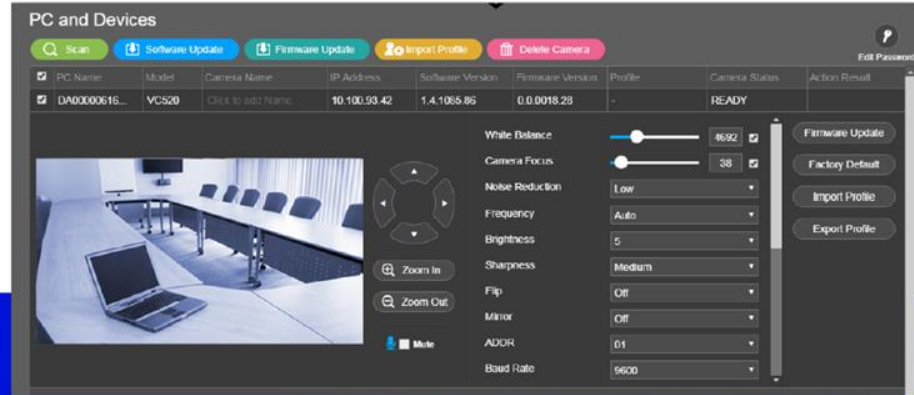

Software Support – EZManager

- Easy-to-use central management software
- Remotely manage group FW/SW upgrades
- Control and set group camera parameters
- Supports Chrome browser

*To get this software, please send a request with your contact information to our technical support team: <http://www.aver.com/technical-support>