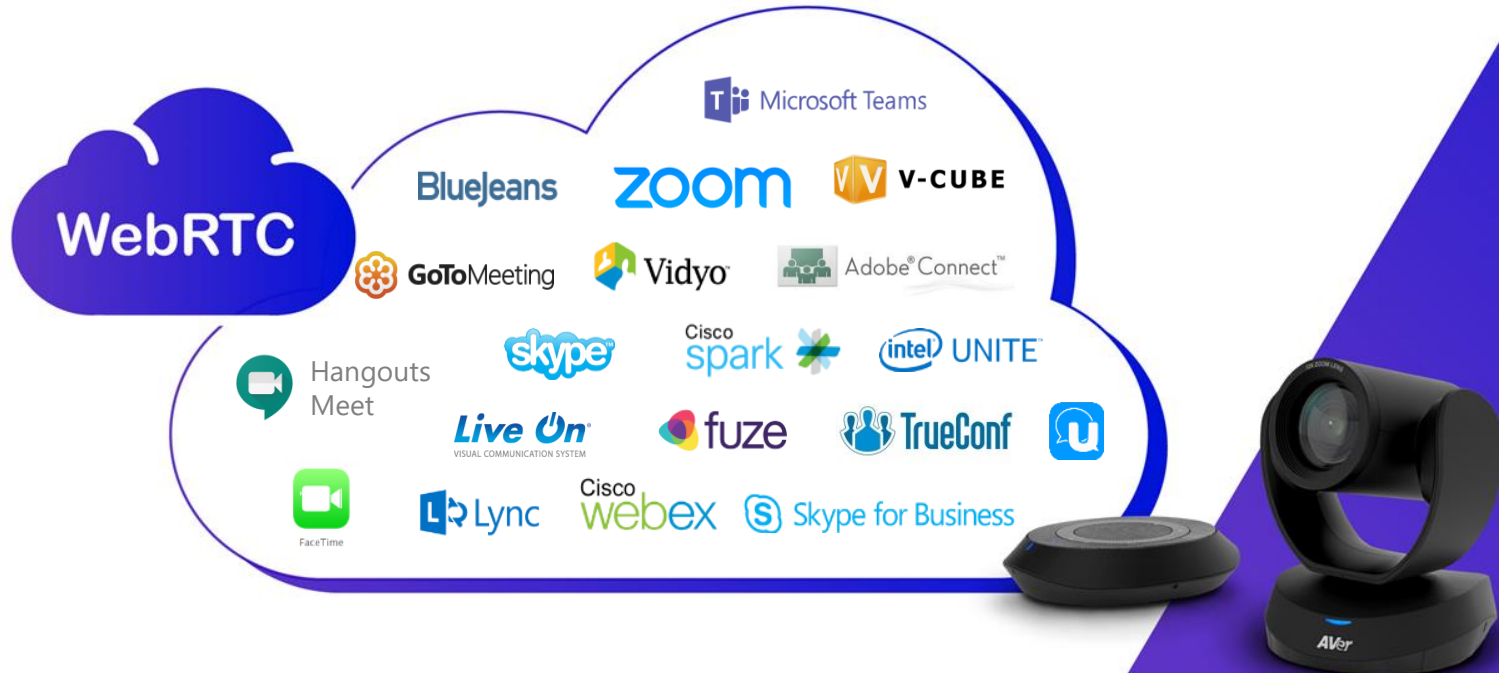

Compatible with Popular Cloud-Based Service Providers

**Please download the app on the AVer website: <http://www.aver.com/download-center>