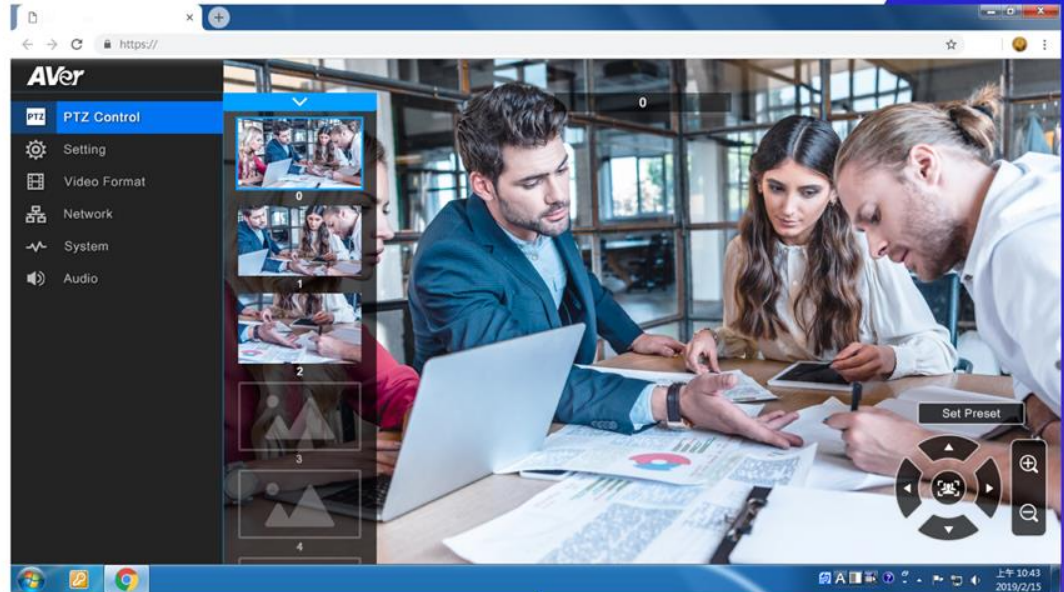

Remote Camera Control and Settings Management via Chrome Browser

IP VIDEO STREAMING

Default static IP: 192.168.1.168

Default password: aver4321