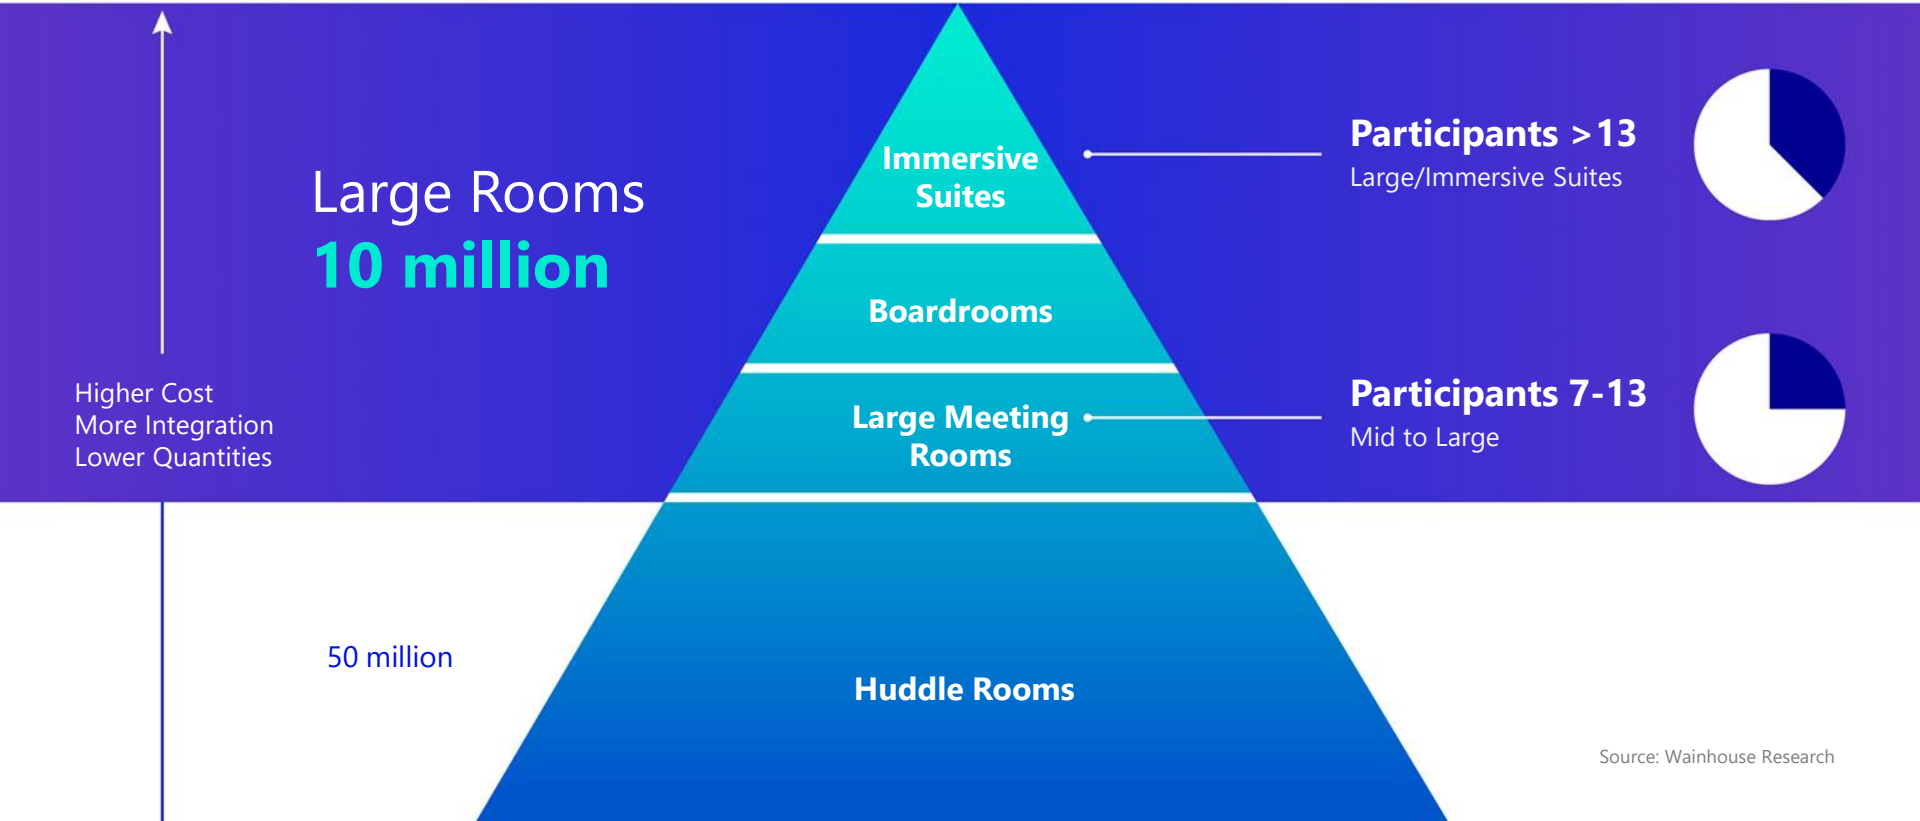

Global Room