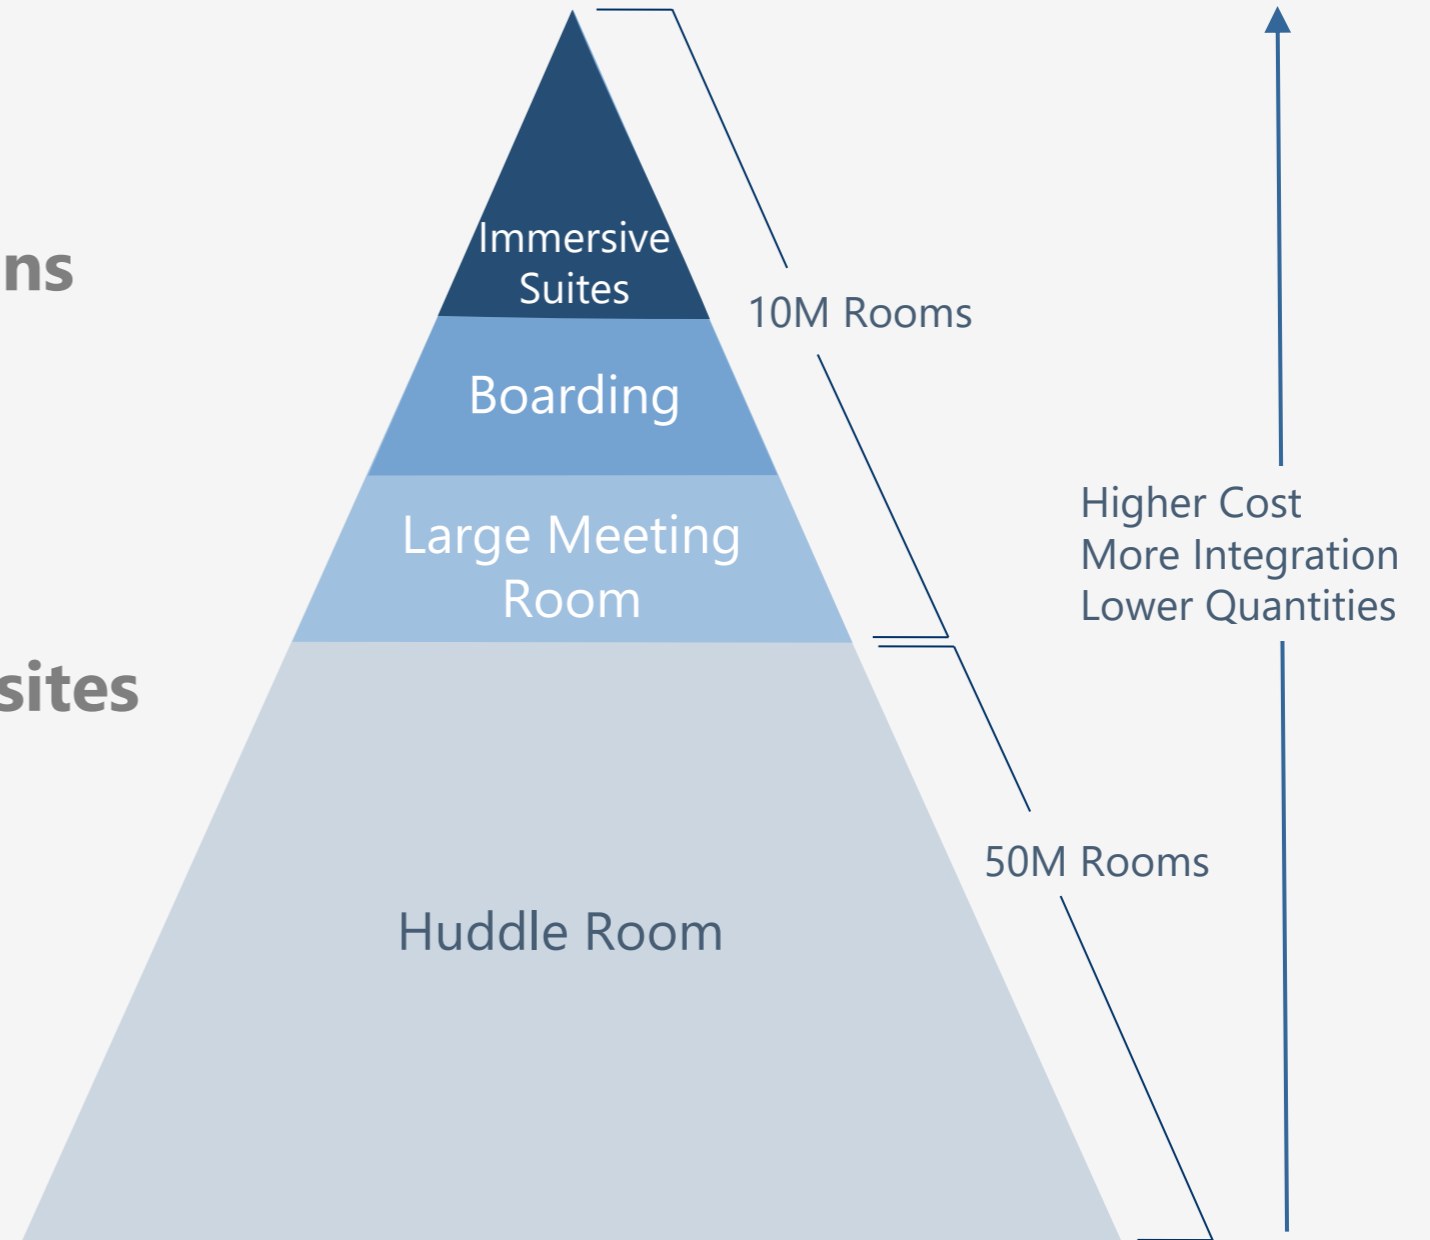

# Global Huddle Room

SMALLER ROOMS: **50M**

Participants 2-4 persons

meeting with remote sites

Source from: Wainhouse Research.

# Conference Room Facilities

A bulk of the meetings today rely on audio

95% of the meeting rooms today rely on audio-only

Only 5% of the meeting rooms today are equipped for video conferencing

# Video Conference Deployment Trend

They are expanded to include audio/video/content

**66 percent organizations** are planning deploying VC equipment in huddle room

**32.4 million huddle rooms**, less than **2 percent have videoconference equipment**

# What Huddle Room Needs?

- Good video quality to have clear view on the discussion subjects.
- Wide view angle to accommodate all attendees in the screen.
- Easy installation and good cable management for this small space.