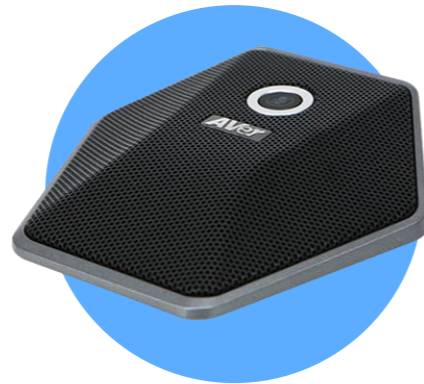

20M Expansion
Microphone