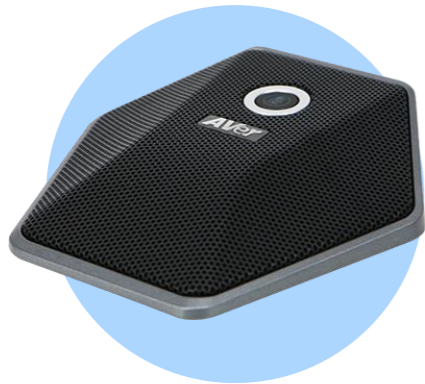

Optional Items

10M Expansion
Microphone