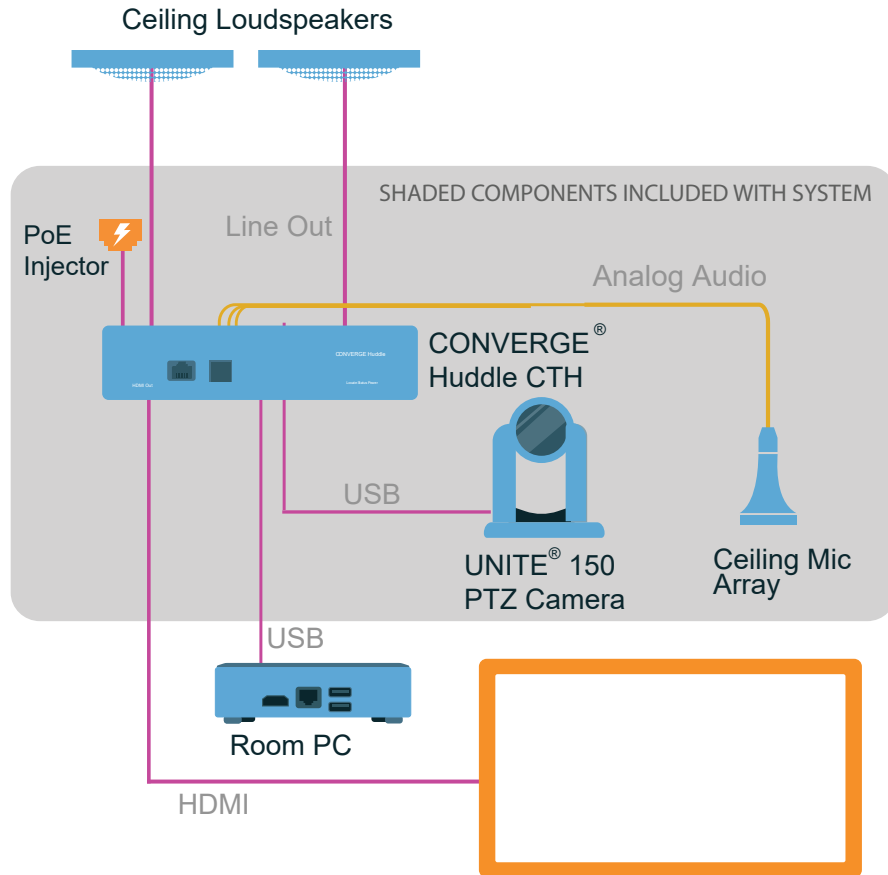

- > One CONVERGE® Huddle CTH audio DSP mixer for a professional audio experience.
- > One Ceiling Microphone Array with 360-degree coverage reducing noise and reverberation.
- > Clutter-free with optional CONVERGE Huddle VESA mount.
- > One UNITE® 150 PTZ HD camera with 1080p30, 12x optical zoom to capture all participants in the room.
- > Now, configure Versa Pro CT directly through the USB port, or use network Ethernet jack.
- > Monitor, control, and audit Versa Pro CT with CONVERGENCE™ unified AV network management software.
- > Complimentary 90-day trial of COLLABORATE Space, our powerful cloud-based video collaboration application with a full suite of audio, video, and meeting tools in a persistent space.

Great ideas need to be seen - and heard!™

Versa Pro 150 using Room PC as a display, with optional ClearOne Ceiling Loudspeakers

COLLABORATE® Versa Pro 150

COLLABORATE[®] Versa[™] Pro 150**INCLUDES**

- CONVERGE[®] Huddle CTH
- UNITE[®] 150 USB PTZ HD camera
- Ceiling Mic Array (White)
- PoE Injector Kit

CONVERGE HUDDLE CTH**INPUTS**

- 3 channel balanced audio mic/line inputs with AEC
- 1 channel balanced audio line input without AEC
- 3.81mm orange-color Phoenix/Euroblock type male header, push-on mini-terminal block

LINE OUTPUTS

- 2 channel balanced audio line outputs, 3.81mm black-color Phoenix/Euroblock type male header, push-on mini-terminal block
- 1 USB 3.0 Type-B
- 1 USB 3.0 Type-A
- RJ-45, 10/100/1000Mbps, passthrough to USB-B 3.0