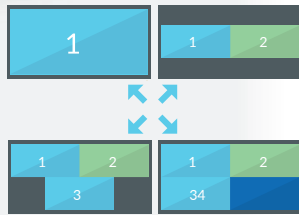

wePresent

wePresent accessories are designed to take your presentations to the next level with HDMI device integration, faster connectivity options and central management of all devices on your network.

SharePod

SharePod allows any HDMI source to utilize the advanced features on the wePresent device such as the 4-to-1 projection, onscreen annotation, WebSlides and more. SharePod pairs to any wePresent wireless presentation system. Connect your HDMI source to the SharePod, press the button and begin presenting from your HDMI device.

Compatible with WiPG-1600W and WiCS-2100

2.4GHz or 5GHz

No need for additional software

Full HD (1080p30)

Management Suite

Collaboration Management Suite (CMGS) is a must for large wePresent installs. From one location, system administrators can manage the complete fleet of units throughout the company, in any location. The web-based tool allows the system administrator to use it anywhere, even remotely. An intuitive experience, with enhanced stability and security of the application.

M00791-R02-0718-PB | Last updated: July 2018

The information and data given are typical for the equipment described. However any individual item is subject to change without any notice.
The latest version of this brochure can be found on www.barco.com. All specs mentioned in this brochure are in accordance with ISO 21118 standards.

Barco nv | www.barco.com/wepresent
Beneluxpark 21 | 8500 Kortrijk | Belgium
T +32 56 36 89 70 | F +32 56 36 83 86

ENABLING BRIGHT OUTCOMES